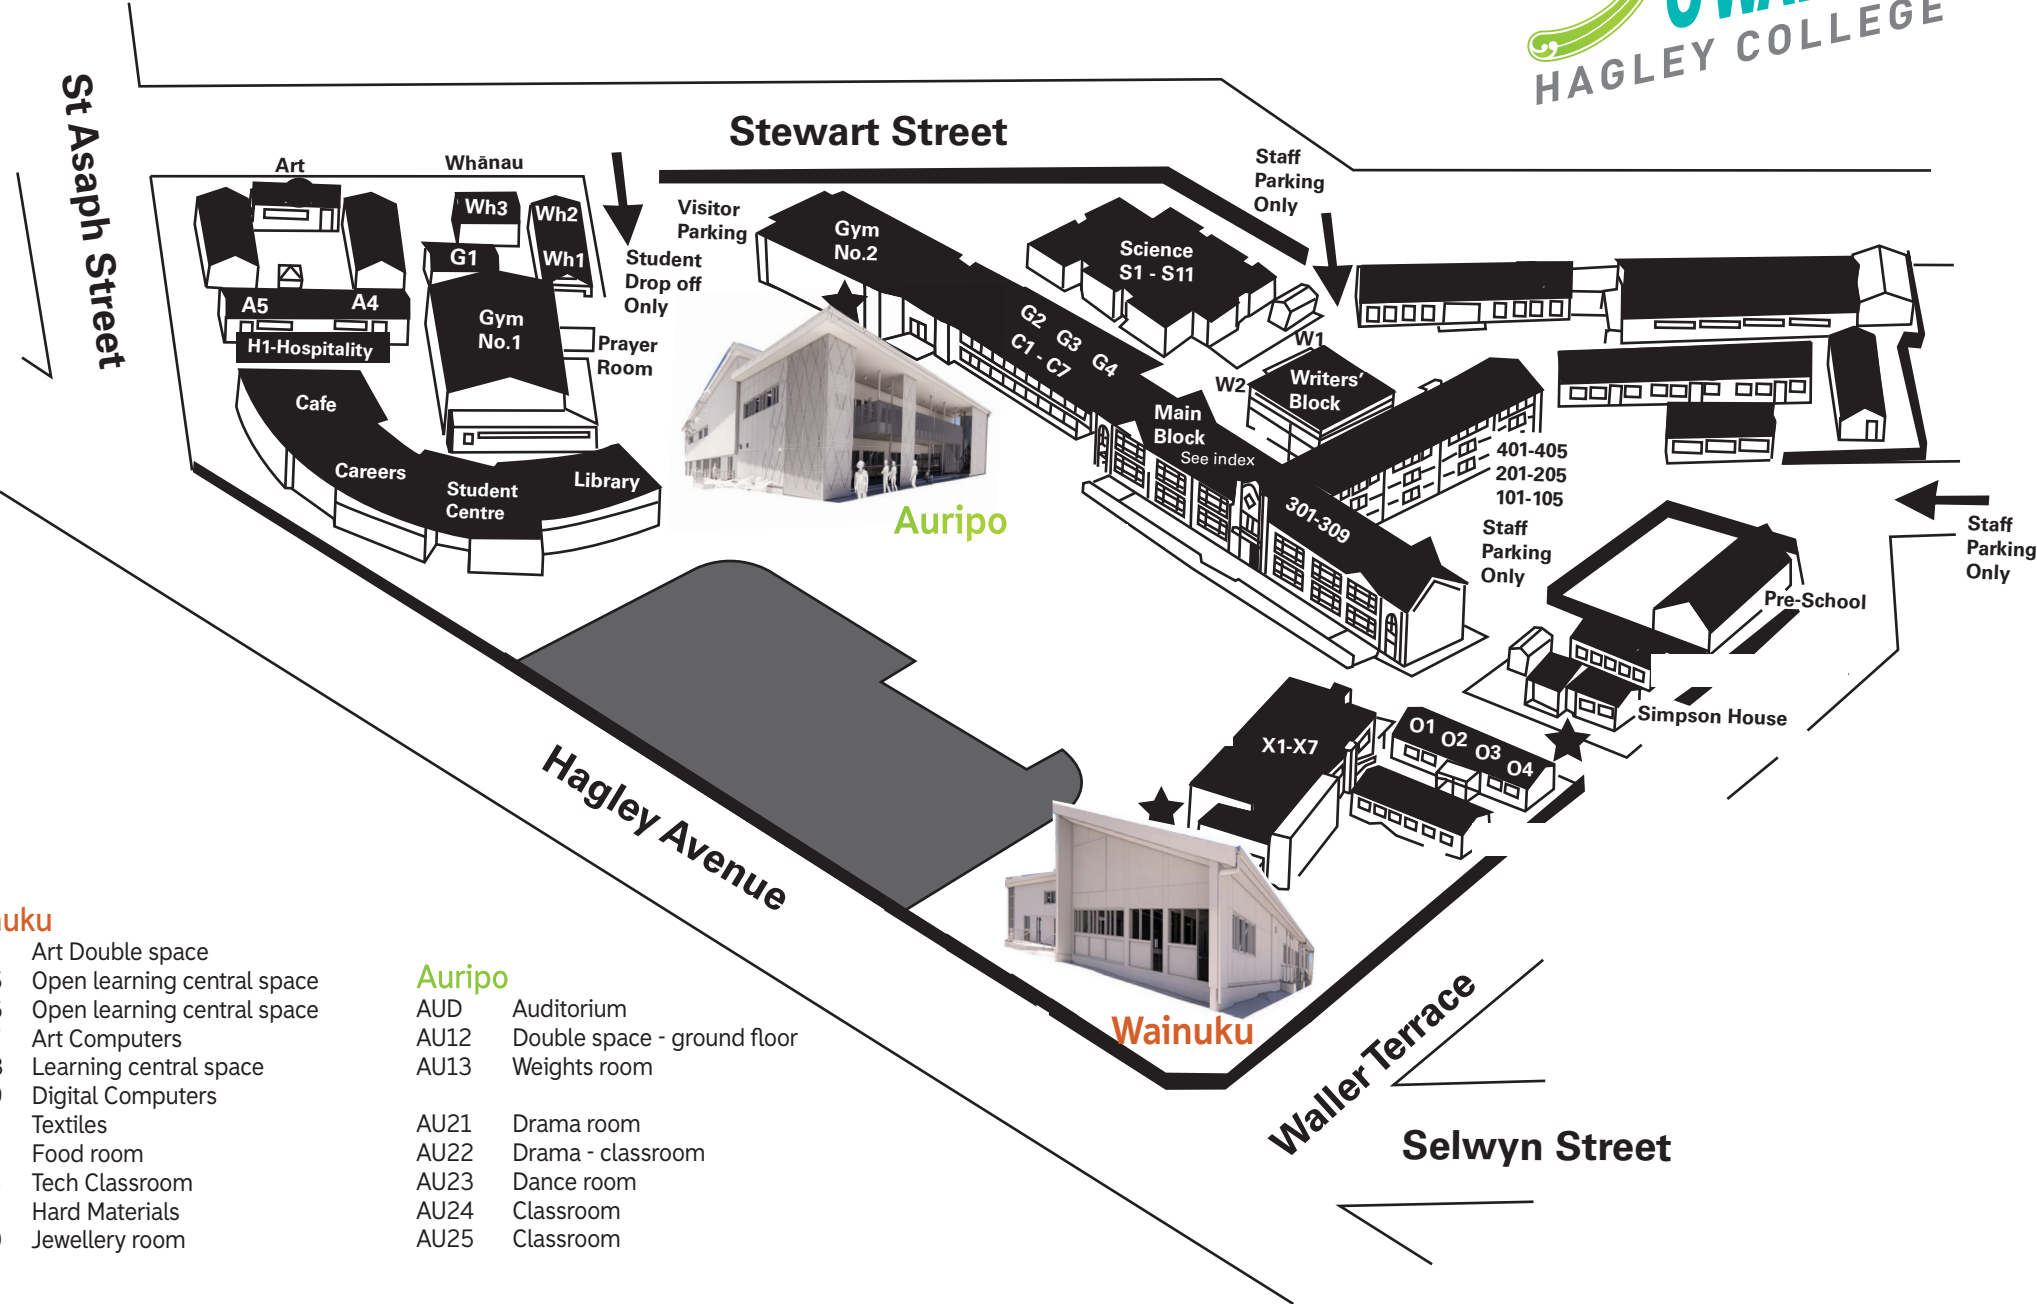

# Te Puna Wai o Waipapa Hagley College Map

### Wainuku

- WAI01 Art Double space
- WAI05 Open learning central space
- WAI06 Open learning central space
- WAI07 Art Computers
- WAI08 Learning central space
- WAI09 Digital Computers
- WAI10 Textiles
- WAI17 Food room
- WAI18 Tech Classroom
- WAI19 Hard Materials
- WAI20 Jewellery room

### Auripo

- AUD Auditorium
- AU12 Double space - ground floor
- AU13 Weights room
- AU21 Drama room
- AU22 Drama - classroom
- AU23 Dance room
- AU24 Classroom
- AU25 Classroom