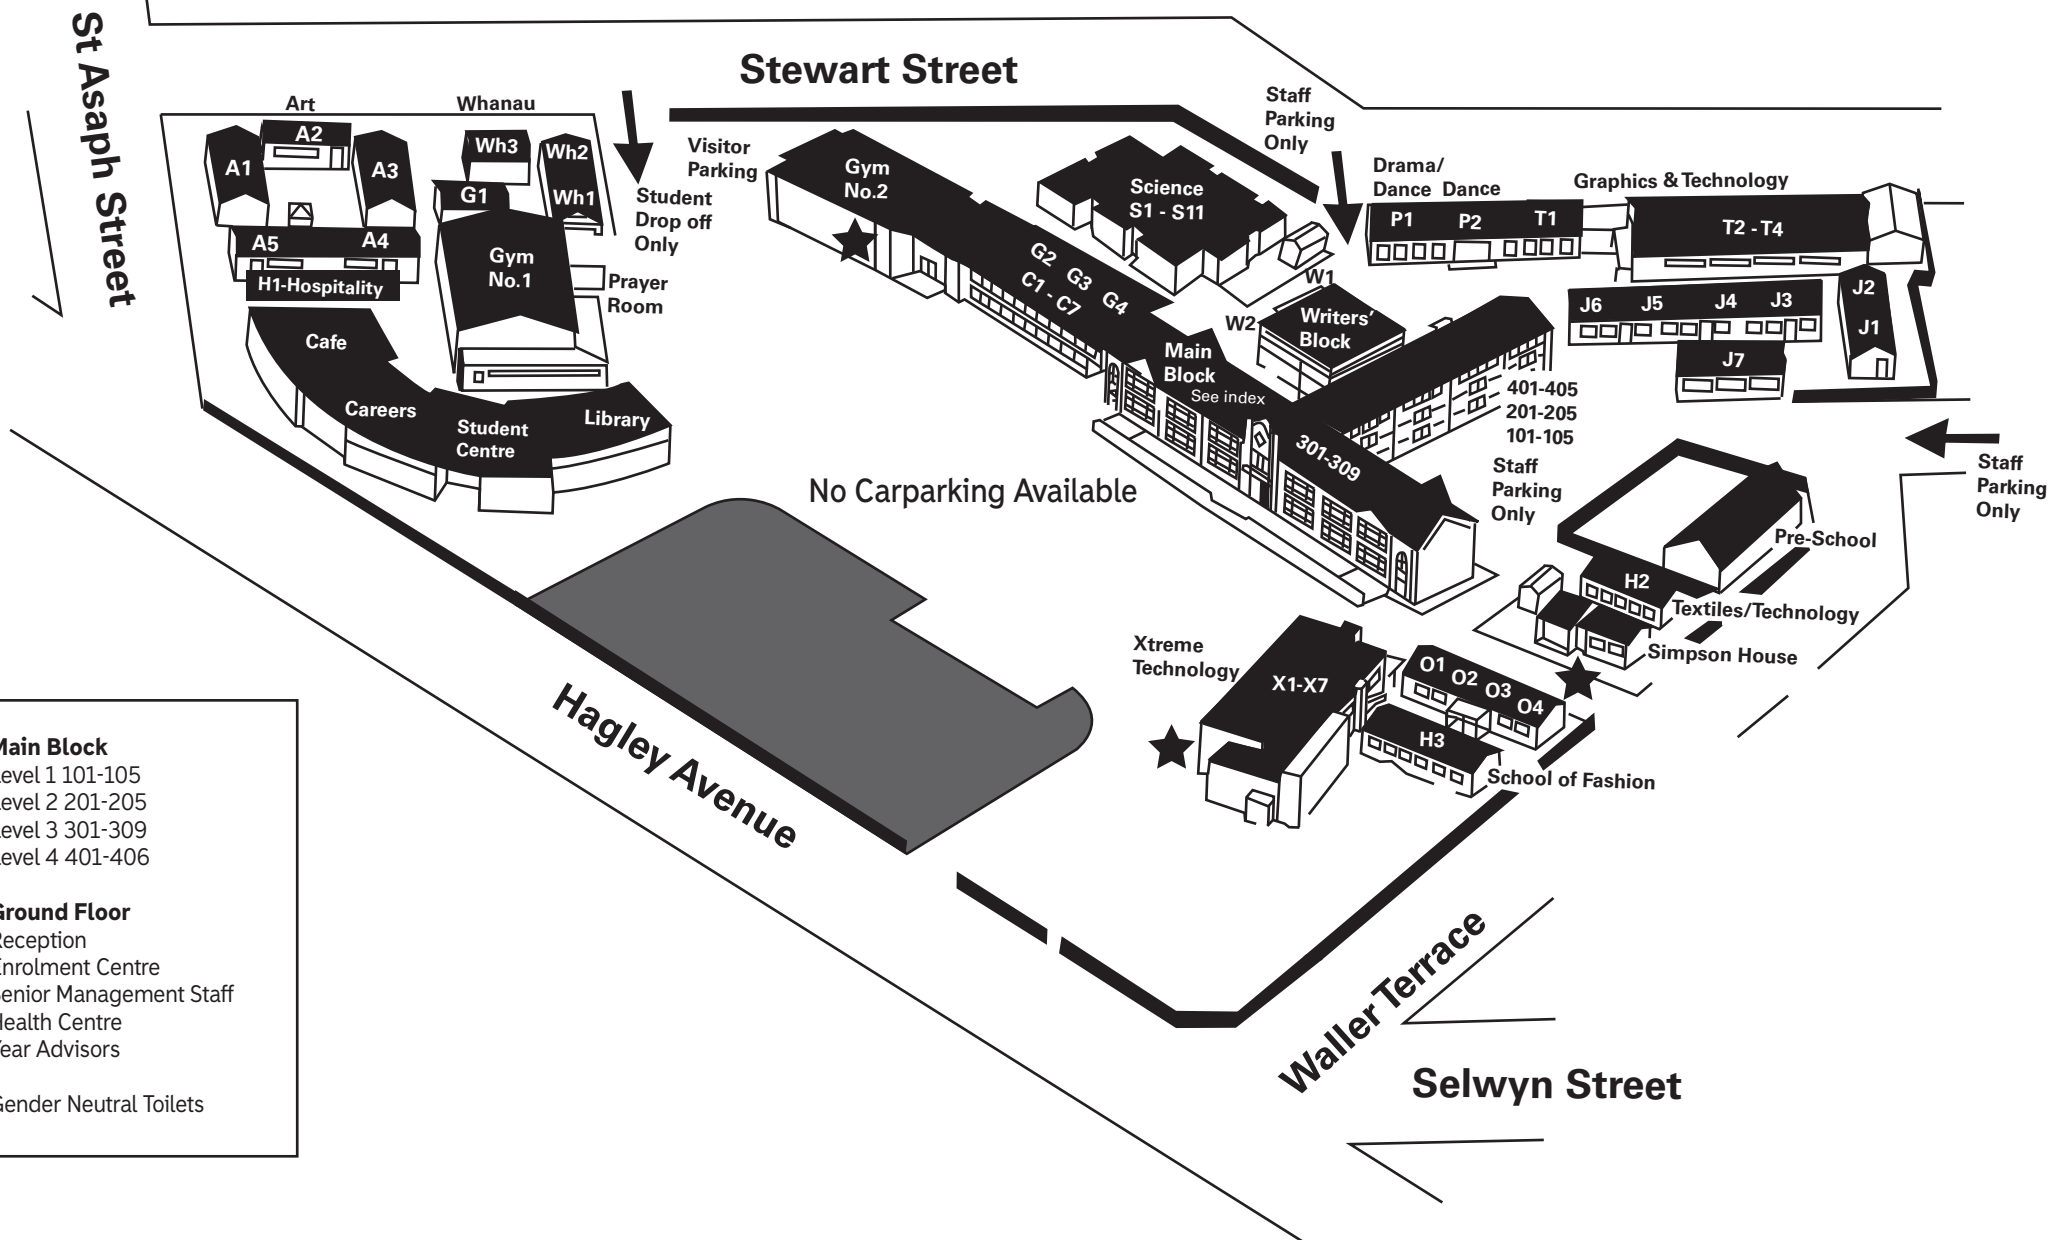

Hagley College Map 2020

No Student parking available on site 2020

Main Block
 Level 1 101-105
 Level 2 201-205
 Level 3 301-309
 Level 4 401-406

Ground Floor
 Reception
 Enrolment Centre
 Senior Management Staff
 Health Centre
 Year Advisors

★ Gender Neutral Toilets