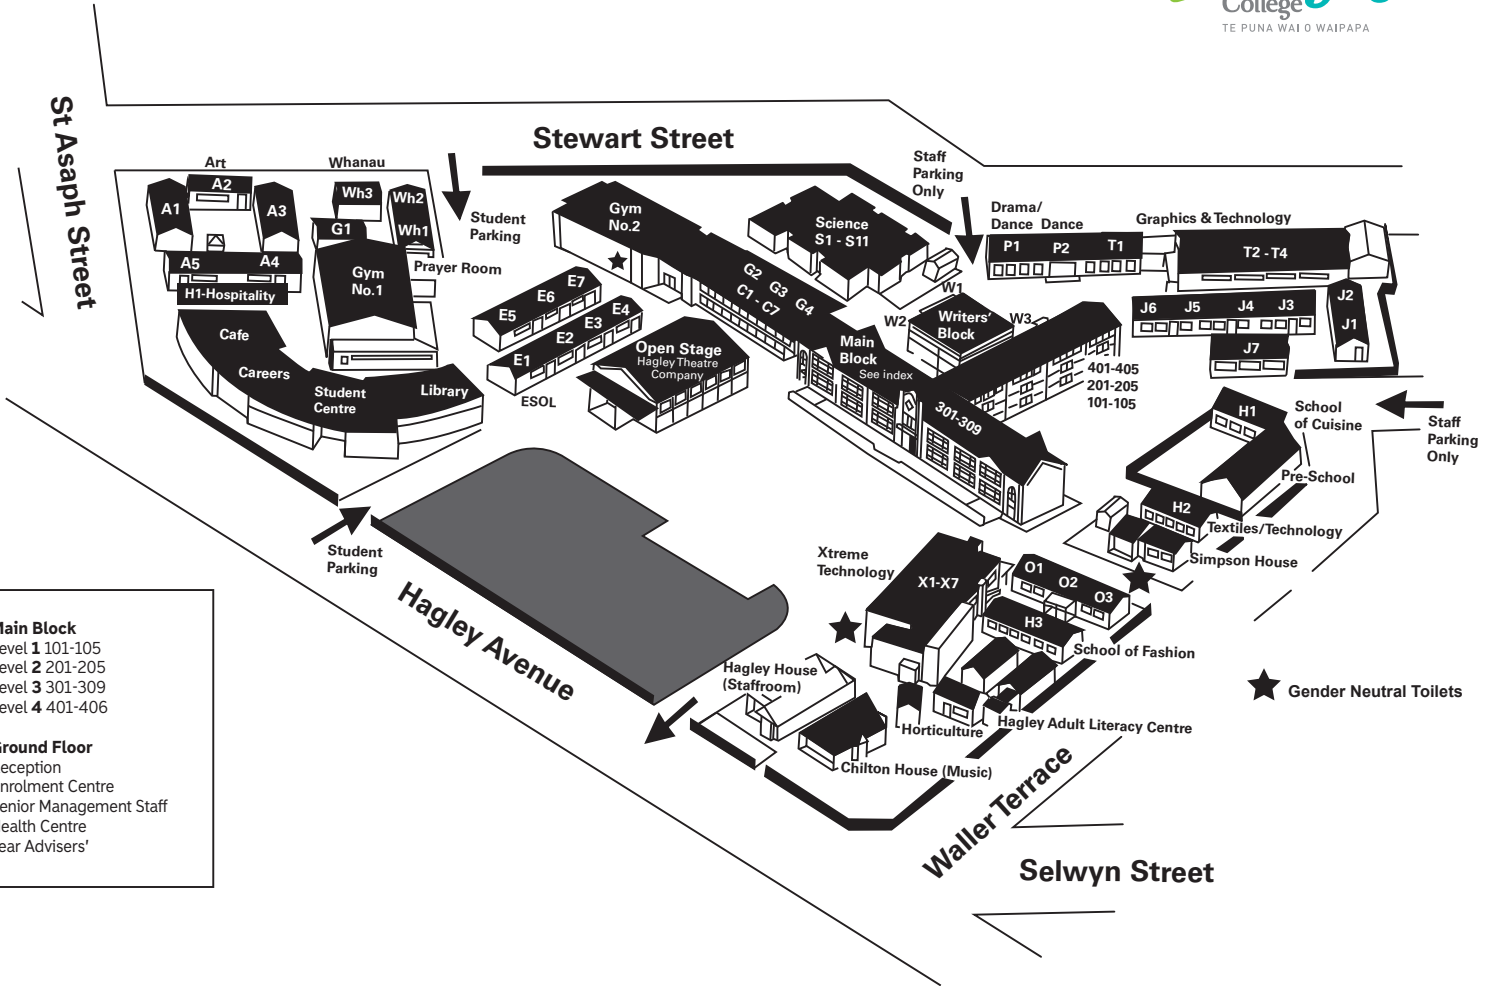

# Hagley College Map

**Main Block**  
 Level 1 101-105  
 Level 2 201-205  
 Level 3 301-309  
 Level 4 401-406

**Ground Floor**  
 Reception  
 Enrolment Centre  
 Senior Management Staff  
 Health Centre  
 Year Advisers'

★ Gender Neutral Toilets