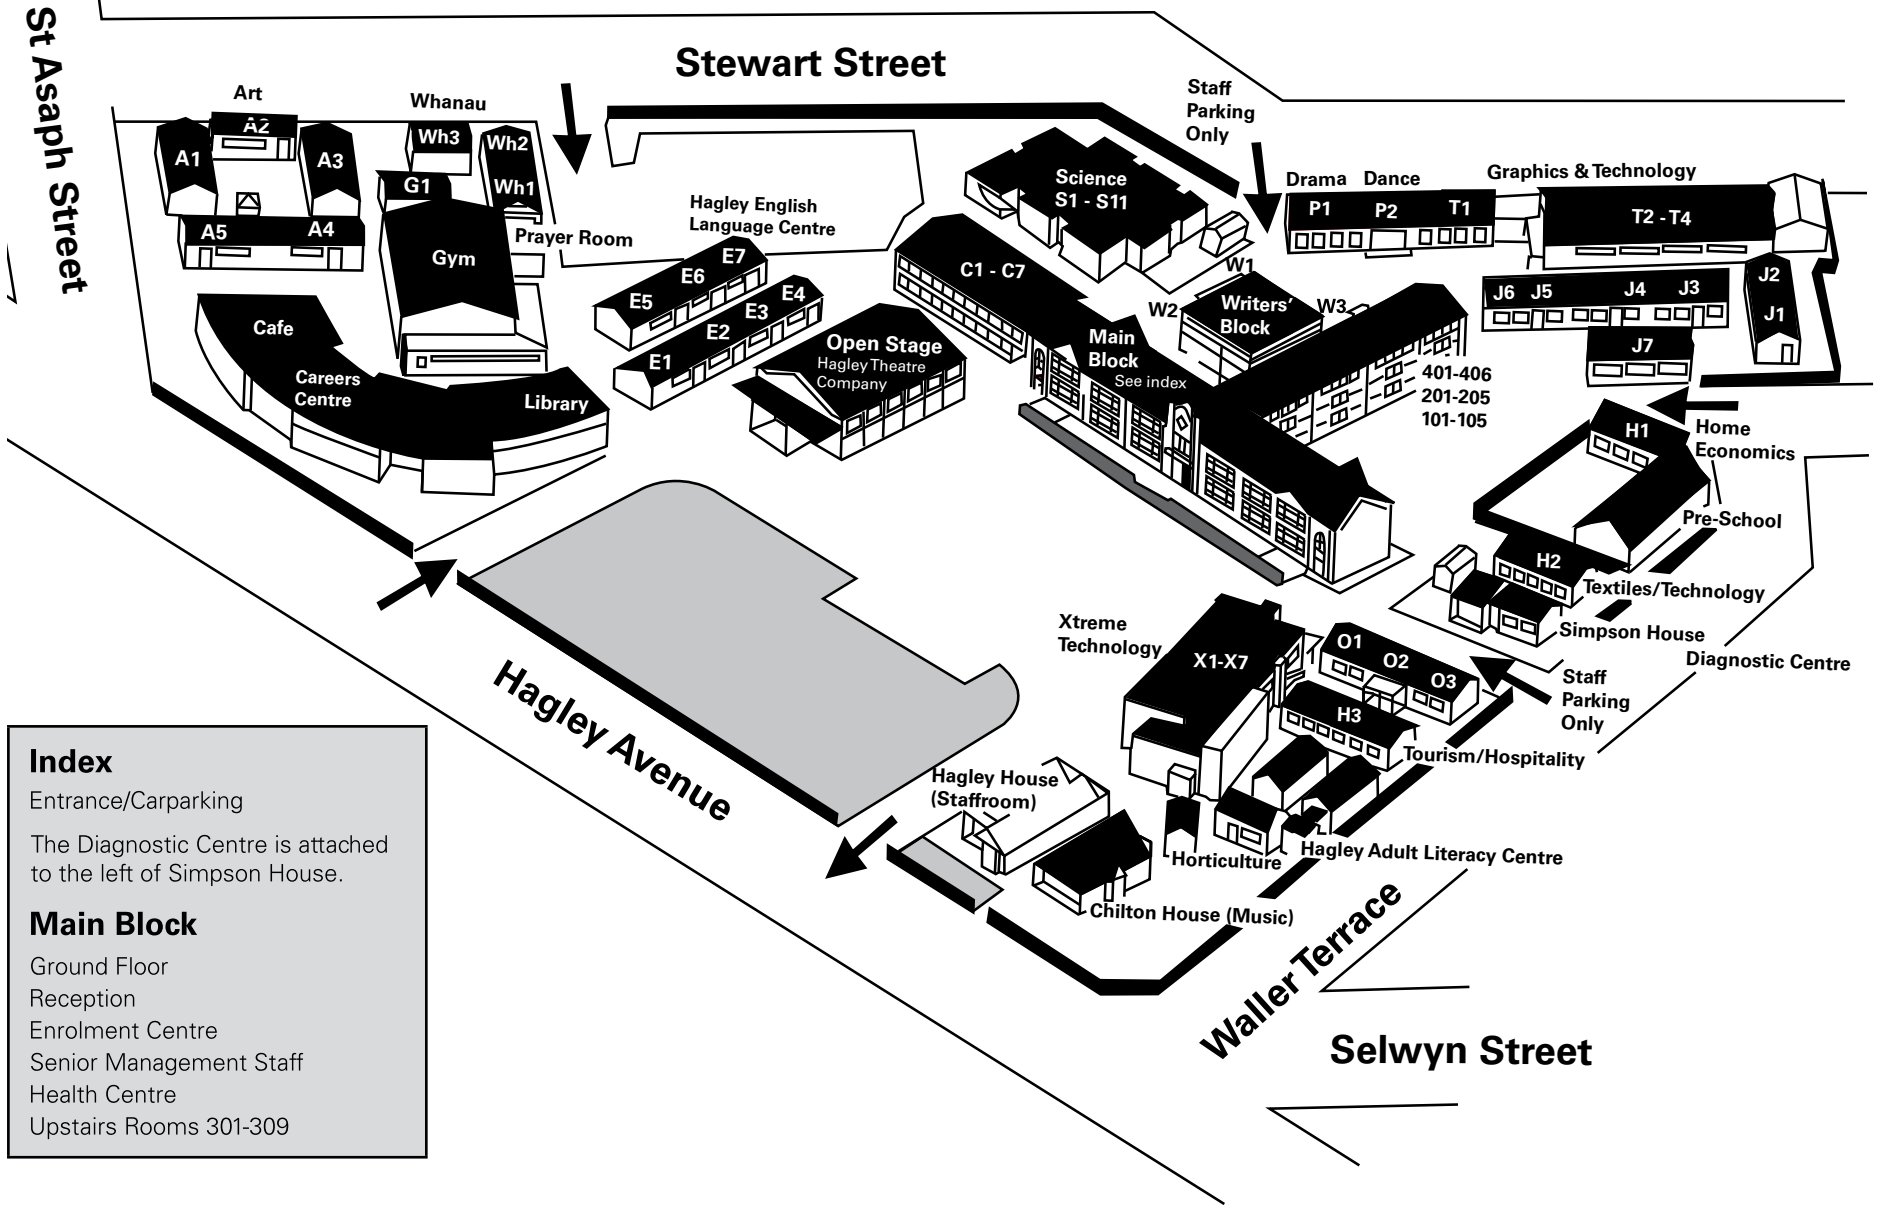

Map

Hagley Community College

TE PUNA WAI O WAIPAPA

Index

- Entrance/Carparking
- The Diagnostic Centre is attached to the left of Simpson House.

Main Block

- Ground Floor
- Reception
- Enrolment Centre
- Senior Management Staff
- Health Centre
- Upstairs Rooms 301-309